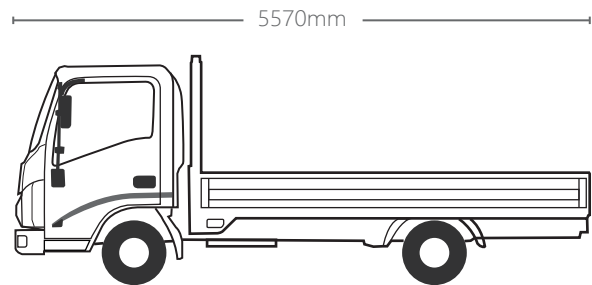

NEXTEM⁺

The Next Gen Electric Commercial Vehicle

Humpback

Customize according to your requirements

NEXTEM⁺