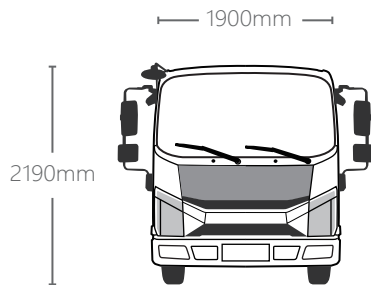

NEXTEM⁺

The Next Gen Electric Commercial Vehicle

Humpback

Customize according to your requirements

NEXTEM⁺