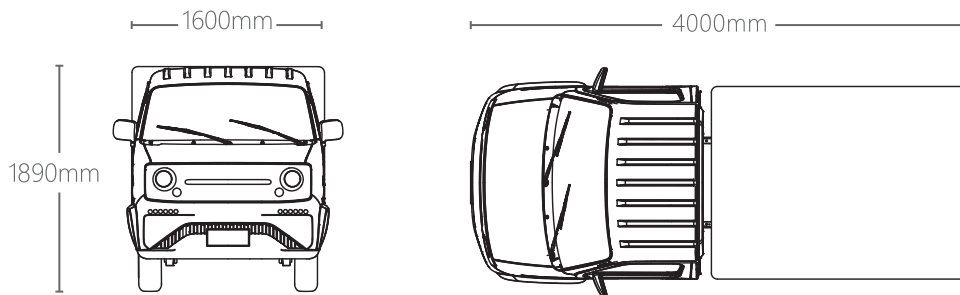

NEXTEM⁺

The Next Gen Electric Commercial Vehicle

ORCA

Customize according to your requirements

NEXTEM⁺